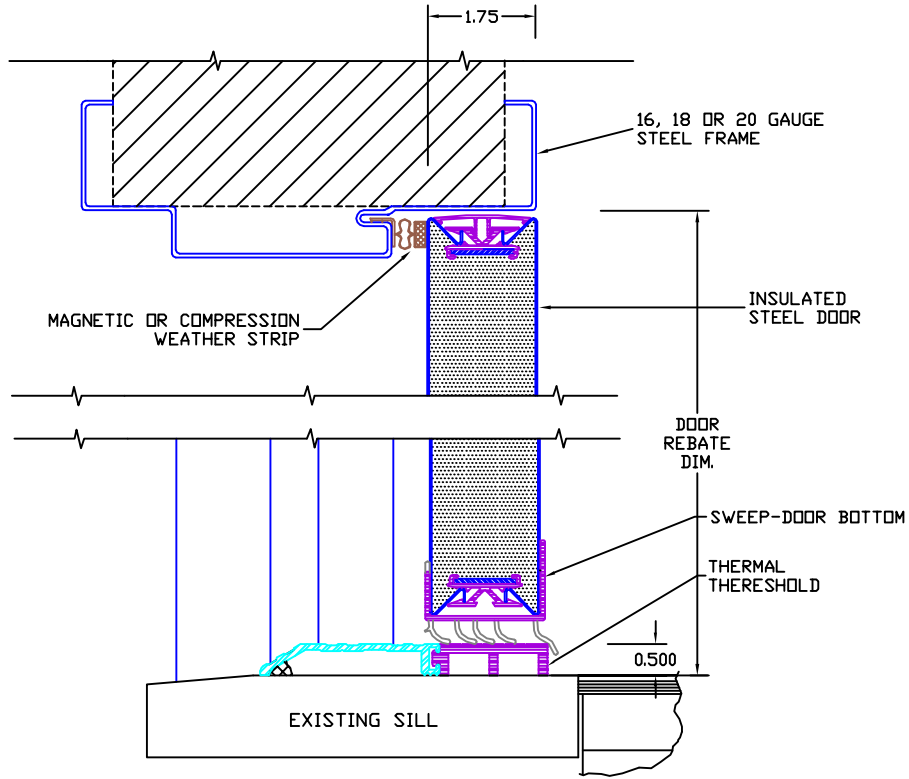

RUSCO® MANUFACTURING INC
STEEL FRAMED INSULATED STEEL DOOR
HOLLOW METAL FRAME WITH KERF

HEAD DETAIL

SILL DETAIL

HINGE JAMB DETAIL

STRIKE JAMB DETAIL